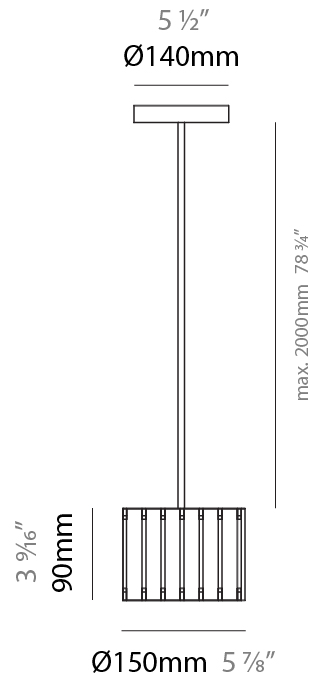

PROJECT	
TYPE	
SPECIFIER	
QUANTITY	
DATE	

LUZ OCULTA WOOD SUSPENSION

D51043- -

base number   Finish Options   Finish Options

1. To build a product code in our configurator select the specify button on the base model # product page
2. To build a manual product code on this datasheet choose from the options listed below in blue font and add the suffix to the base model #

GENERAL

Series: Luz Oculta
Subseries: Luz Oculta Wood
Brand: Fambuena
Division: Design
Mounting Type: Suspension
Mounting Location: Ceiling
Subcategory: Pendant

PHYSICAL

Shape: Rectangle
Diameter (mm): 150
Diameter (in): 5 7/8
Height (mm): 90
Height (in): 3 9/16
Light Distribution: Direct / Indirect
Fixture Finish: [DOW / NAT](#)
Holder Finish: BRA / BRZ
Fixture Material: Metal / Wood
Cable Details: Cable length 2000mm / 79"

ELECTRICAL

Number of Lamps: 1
Lamp Type: LED Retrofit
Lamp Shape: T4
Bulb Included: Bulb Not Included
Max. Wattage Per Lamp (W): 3
Lamp Base: G9
Input Voltage (V): 120

LED

OPTICAL

RATINGS AND CERTIFICATIONS

Certified By: Certified for North American Standards
IP rating: IP20