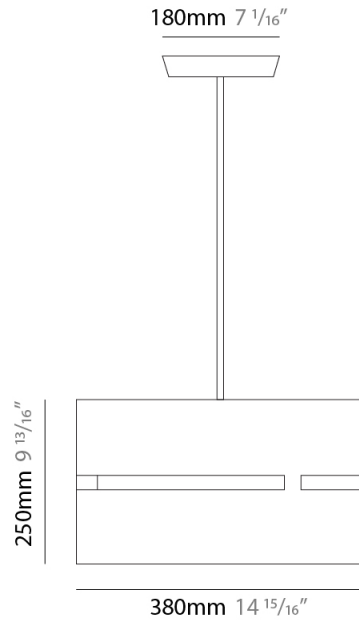

PROJECT _____
TYPE _____
SPECIFIER _____
QUANTITY _____
DATE _____

LUZ OCULTA METAL SUSPENSION

D51031-

base number   Finish
Options

1. To build a product code in our configurator select the specify button on the base model # product page
2. To build a manual product code on this datasheet choose from the options listed below in blue font and add the suffix to the base model #

GENERAL

Series: Luz Oculta _____
Subseries: Luz Oculta Metal _____
Brand: Fambuena _____
Division: Design _____
Mounting Type: Suspension _____
Mounting Location: Ceiling _____
Subcategory: Pendant _____

PHYSICAL

Shape: Rectangle _____
Diameter (mm): 380 _____
Diameter (in): 14 ¹⁵/₁₆ _____
Height (mm): 250 _____
Height (in): 10 _____
Light Distribution: Direct / Indirect _____
Fixture Finish: [BRA](#) / [BRZ](#) / [ABR](#) _____
Fixture Material: Metal _____
Cable Details: Cable length 2000mm / 79" _____

ELECTRICAL

Number of Lamps: 1 _____
Lamp Type: LED Retrofit _____
Lamp Shape: A19 _____
Bulb Included: Bulb Not Included _____
Max. Wattage Per Lamp (W): 8 _____
Lamp Base: E26 _____
Input Voltage (V): 120 _____
Upon Request: 277Vac / GU24 _____

LED

OPTICAL

RATINGS AND CERTIFICATIONS

Certified By: Certified for North American Standards _____
IP rating: IP20 _____