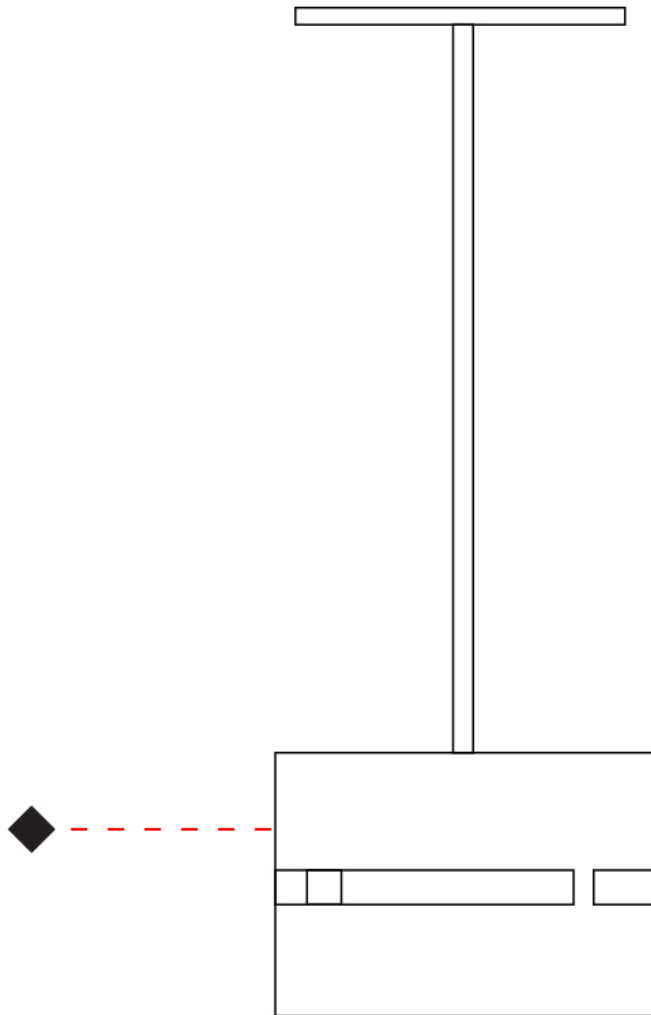

LUZ OCULTA METAL SUSPENSION

D51033-

PROJECT _____

TYPE _____

SPECIFIER _____

QUANTITY _____

DATE _____

D