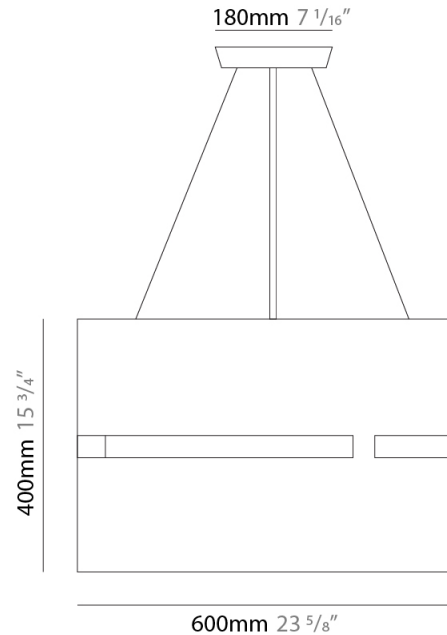

PROJECT	
TYPE	
SPECIFIER	
QUANTITY	
DATE	

LUZ OCULTA METAL SUSPENSION

D51063-

base number   Finish
Options

1. To build a product code in our configurator select the specify button on the base model # product page
2. To build a manual product code on this datasheet choose from the options listed below in blue font and add the suffix to the base model #

GENERAL

Series: Luz Oculta
Subseries: Luz Oculta Metal
Brand: Fambuena
Division: Design
Mounting Type: Suspension
Mounting Location: Ceiling
Subcategory: Pendant

PHYSICAL

Shape: Rectangle
Diameter (mm): 600
Diameter (in): 23 5/8
Height (mm): 400
Height (in): 15 3/4
Light Distribution: Direct / Indirect
Fixture Finish: [BRA](#) / [BRZ](#) / [ABR](#)
Fixture Material: Metal
Cable Details: Cable length 2000mm / 79"

ELECTRICAL

Number of Lamps: 1
Lamp Type: LED Retrofit
Lamp Shape: A19
Bulb Included: Bulb Not Included
Max. Wattage Per Lamp (W): 15
Lamp Base: E26
Input Voltage (V): 120
Upon Request: 277Vac / GU24

LED

OPTICAL

RATINGS AND CERTIFICATIONS

Certified By: Certified for North American Standards
IP rating: IP20