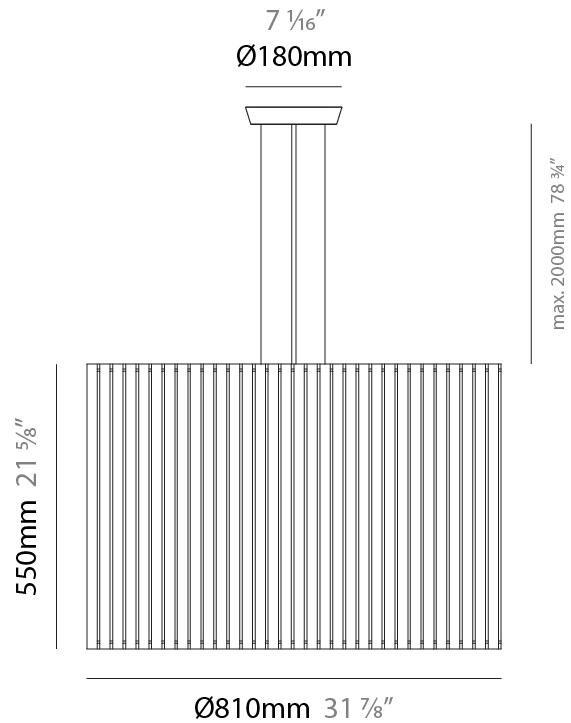

PROJECT	_____
TYPE	_____
SPECIFIER	_____
QUANTITY	_____
DATE	_____

LUZ OCULTA WOOD SUSPENSION

D51035- _____ - _____
base number   Finish   Finish
                         Options   Options

1. To build a product code in our configurator select the specify button on the base model # product page
2. To build a manual product code on this datasheet choose from the options listed below in blue font and add the suffix to the base model #

GENERAL

Series: Luz Oculta
Subseries: Luz Oculta Wood
Brand: Fambuena
Division: Design
Mounting Type: Suspension
Mounting Location: Ceiling
Subcategory: Pendant

PHYSICAL

Shape: Rectangle
Diameter (mm): 810
Diameter (in): 31 7/8
Height (mm): 550
Height (in): 21 5/8
Light Distribution: Direct / Indirect
Fixture Finish: [DOW](#) / [NAT](#)
Holder Finish: [BRA](#) / [BRZ](#)
Fixture Material: Metal / Wood
Cable Details: Cable length 2000mm / 79"

ELECTRICAL

Number of Lamps: 3
Lamp Type: LED Retrofit
Lamp Shape: A19
Bulb Included: Bulb Not Included
Total Output Wattage (W): 36
Max. Wattage Per Lamp (W): 12
Lamp Base: E26
Input Voltage (V): 120
Upon Request: 277Vac / GU24

LED

OPTICAL

RATINGS AND CERTIFICATIONS

Certified By: Certified for North American Standards
IP rating: IP20