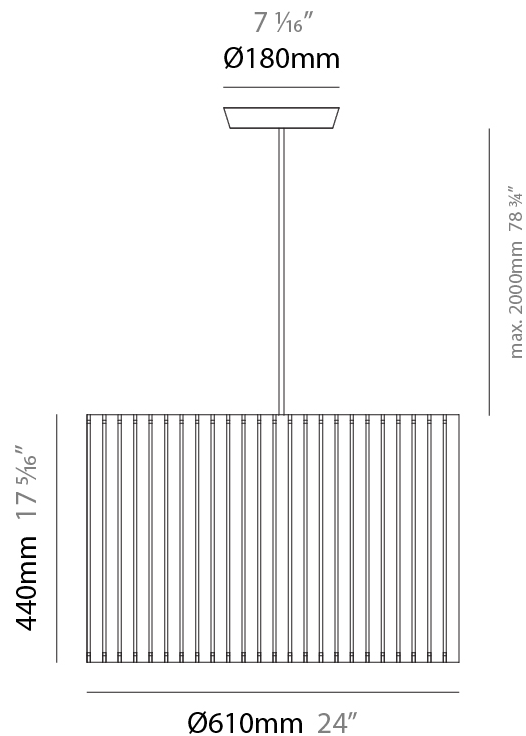

PROJECT	
TYPE	
SPECIFIER	
QUANTITY	
DATE	

LUZ OCULTA WOOD SUSPENSION

D51037- -
base number   Finish Options   Finish Options

1. To build a product code in our configurator select the specify button on the base model # product page
2. To build a manual product code on this datasheet choose from the options listed below in blue font and add the suffix to the base model #

GENERAL

Series: Luz Oculta
Subseries: Luz Oculta Wood
Brand: Fambuena
Division: Design
Mounting Type: Suspension
Mounting Location: Ceiling
Subcategory: Pendant

PHYSICAL

Shape: Rectangle
Diameter (mm): 610
Diameter (in): 24
Height (mm): 440
Height (in): 17 ⁵/₁₆"
Light Distribution: Direct / Indirect
Fixture Finish: DOW / NAT
Holder Finish: BRA / BRZ
Fixture Material: Metal / Wood
Cable Details: Cable length 2000mm / 79"

ELECTRICAL

Number of Lamps: 1
Lamp Type: LED Retrofit
Lamp Shape: A19
Bulb Included: Bulb Not Included
Max. Wattage Per Lamp (W): 12
Lamp Base: E26
Input Voltage (V): 120
Upon Request: 277Vac / GU24

LED

OPTICAL

RATINGS AND CERTIFICATIONS

Certified By: Certified for North American Standards
IP rating: IP20