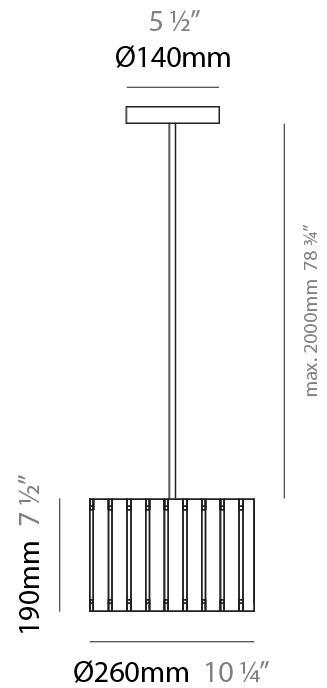

LUZ OCULTA WOOD SUSPENSION

D51041- -

base number   Finish Options   Finish Options

1. To build a product code in our configurator select the specify button on the base model # product page
2. To build a manual product code on this datasheet choose from the options listed below in blue font and add the suffix to the base model #

GENERAL

Series: Luz Oculta
Subseries: Luz Oculta Wood
Brand: Fambuena
Division: Design
Mounting Type: Suspension
Mounting Location: Ceiling
Subcategory: Pendant

PHYSICAL

Shape: Rectangle
Diameter (mm): 260
Diameter (in): 10 ¼
Height (mm): 190
Height (in): 7 ½
Light Distribution: Direct / Indirect
Fixture Finish: [DOW](#) / [NAT](#)
Holder Finish: BRA / BRZ
Fixture Material: Metal / Wood
Cable Details: Cable length 2000mm / 79"

ELECTRICAL

Number of Lamps: 1
Lamp Type: LED Retrofit
Lamp Shape: A19
Bulb Included: Bulb Not Included
Max. Wattage Per Lamp (W): 4
Lamp Base: E26
Input Voltage (V): 120
Upon Request: 277Vac / GU24

LED

OPTICAL

RATINGS AND CERTIFICATIONS

Certified By: Certified for North American Standards
IP rating: IP20

PROJECT
TYPE
SPECIFIER
QUANTITY
DATE